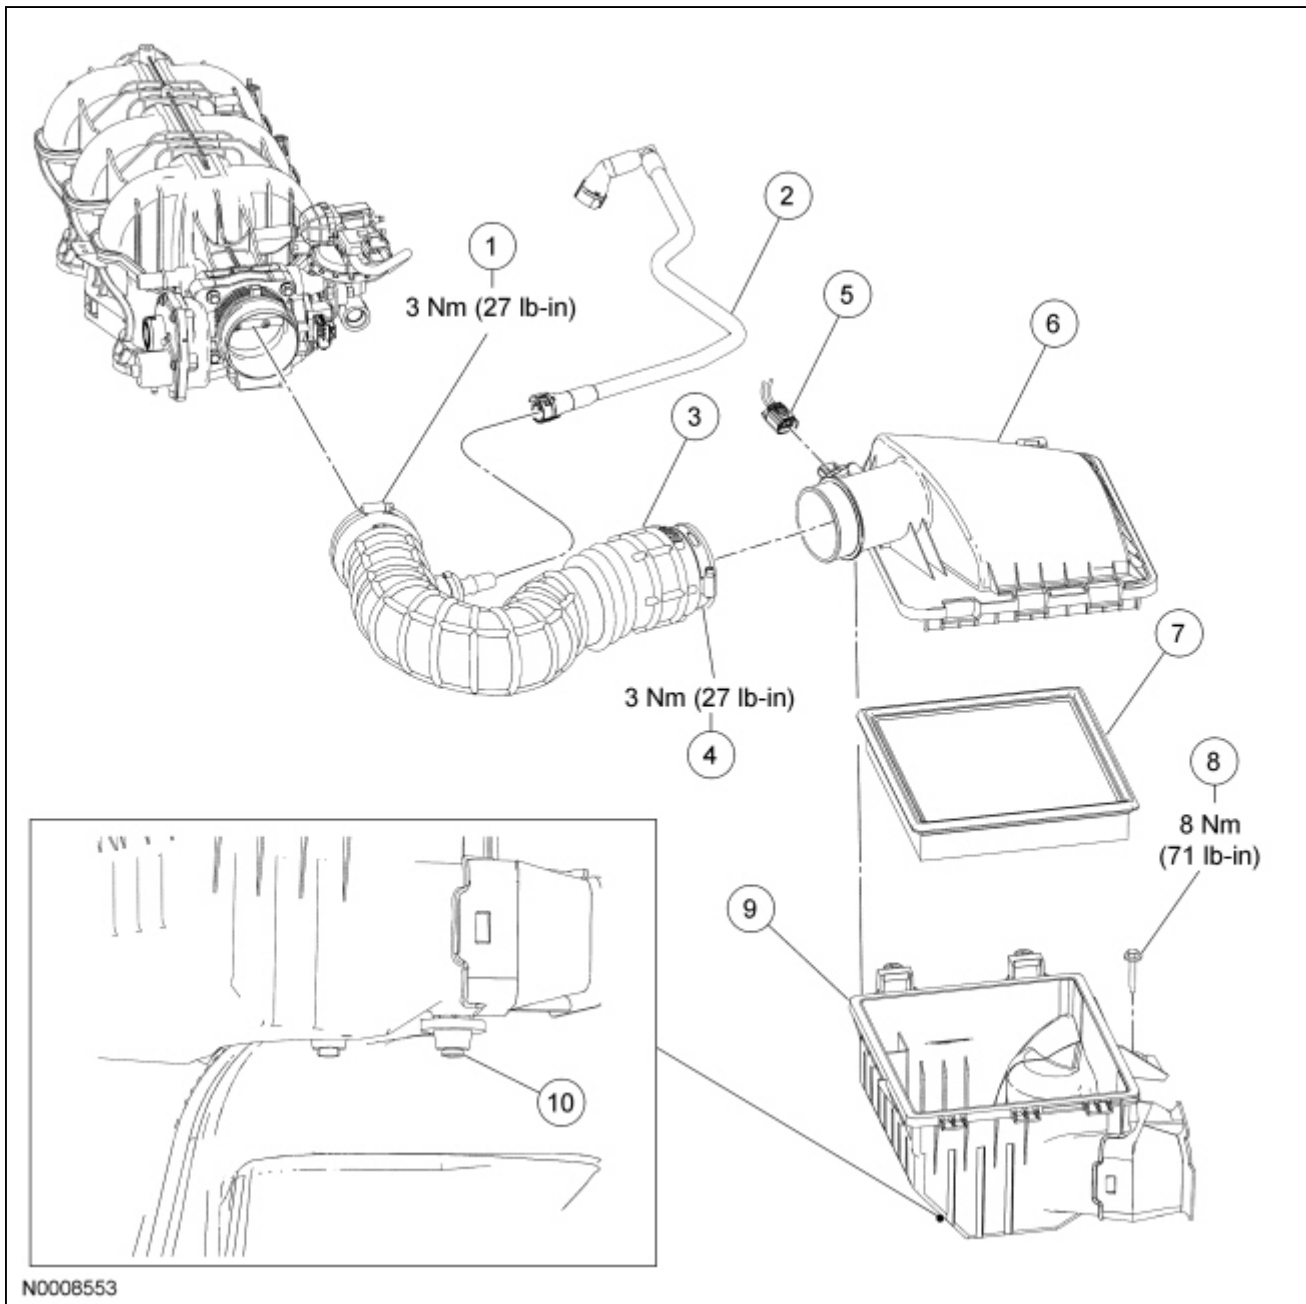

Intake Air System Components — Exploded View, 4.0L SOHC

Item	Part Number	Description
1	9C632	Air Cleaner (ACL) outlet pipe clamp
2	67582	Crankcase vent tube
3	9B659	ACL outlet pipe
4	9C632	ACL outlet pipe clamp
5	14A464	Mass Air Flow (MAF) sensor electrical connector
6	9661	ACL cover (part of 9A600)
7	9601	ACL element
8	W505427	ACL assembly bolt
9	9A600	ACL assembly